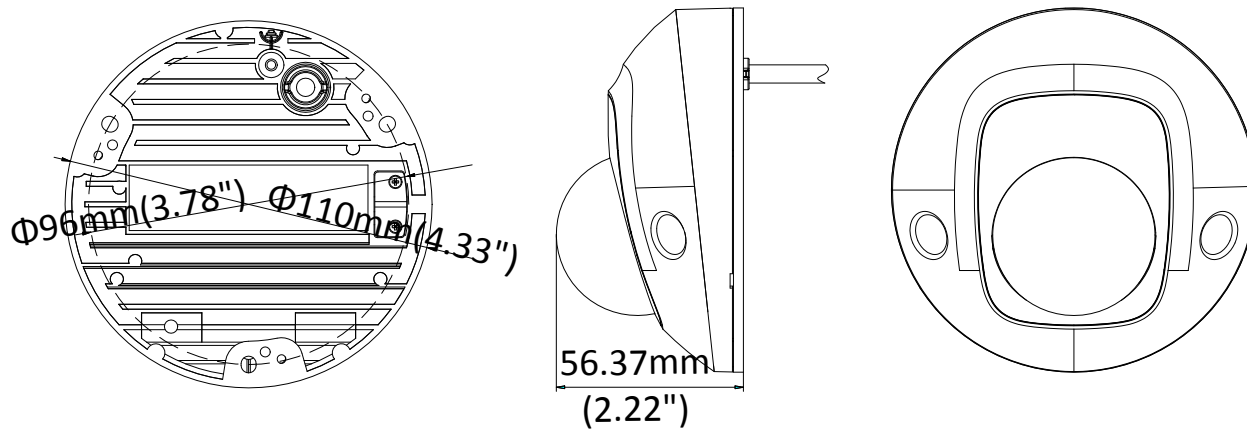

Weight

Camera: Approx. 400 g (0.88 lb.)

Available Models:

DS-2CD2525FWD-I, DS-2CD2525FWD-IS, DS-2CD2525FWD-IW, DS-2CD2525FWD-IWS

Dimensions

Accessories

DS-1280ZI-DM22

Junction Box