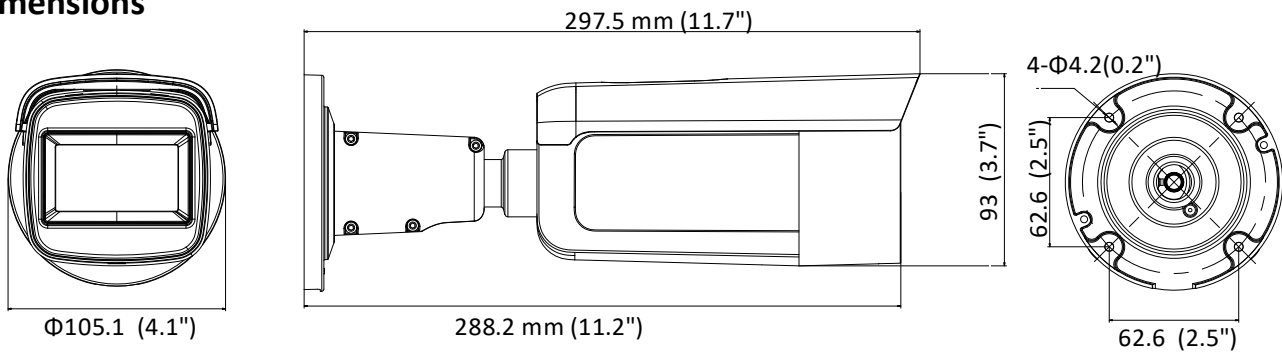

## Specifications

<b>Camera</b>	
Image Sensor	1/2.8" Progressive Scan CMOS
Min. Illumination	Color: 0.01 Lux @ (F1.2, AGC ON), 0.018 Lux @ (F1.6, AGC ON), 0 Lux with IR
Shutter Speed	1/3 s to 1/100,000 s
Slow Shutter	Yes
Auto-Iris	No
Day & Night	IR Cut Filter
Digital Noise Reduction	3D DNR
WDR	120dB
3-Axis Adjustment	Pan: 0° to 360°, tilt: 0° to 90°, rotate: 0° to 360°
<b>Lens</b>	
Focal length	2.8 to 12 mm
Aperture	F1.6
Focus	Auto
FOV	horizontal FOV: 110° to 31° vertical FOV: 58° to 18° diagonal FOV: 136° to 36°
Lens Mount	Φ14
<b>IR</b>	
IR Range	Up to 50 m
Wavelength	850nm
<b>Compression Standard</b>	
Video Compression	Main stream: H.265/H.264 Sub-stream: H.265/H.264/MJPEG Third stream: H.265/H.264
H.264 Type	Main Profile/High Profile
H.264+	Main stream supports
H.265 Type	Main Profile
H.265+	Main stream supports
Video Bit Rate	256 Kbps to 16 Mbps
<b>Smart Feature-set</b>	
Behavior Analysis	Line crossing detection, intrusion detection
Face Detection	Yes
Region of Interest	1 fixed region for main stream and sub-stream
<b>Image</b>	
Max. Resolution	1920 × 1080
Main Stream	50Hz: 25fps (1920 × 1080, 1280 × 960, 1280 × 720) 60Hz: 30fps (1920 × 1080, 1280 × 960, 1280 × 720)
Sub-Stream	50Hz: 25fps (640 × 480, 640 × 360, 320 × 240) 60Hz: 30fps (640 × 480, 640 × 360, 320 × 240)
Third Stream	50Hz: 25fps (1920 × 1080, 1280 × 720, 640 × 360, 352 × 288) 60Hz: 30fps (1920 × 1080, 1280 × 720, 640 × 360, 352 × 240)
Image Enhancement	BLC/3D DNR/HLC
Image Setting	Rotate mode, saturation, brightness, contrast, sharpness adjustable by client software or web

## Dimensions