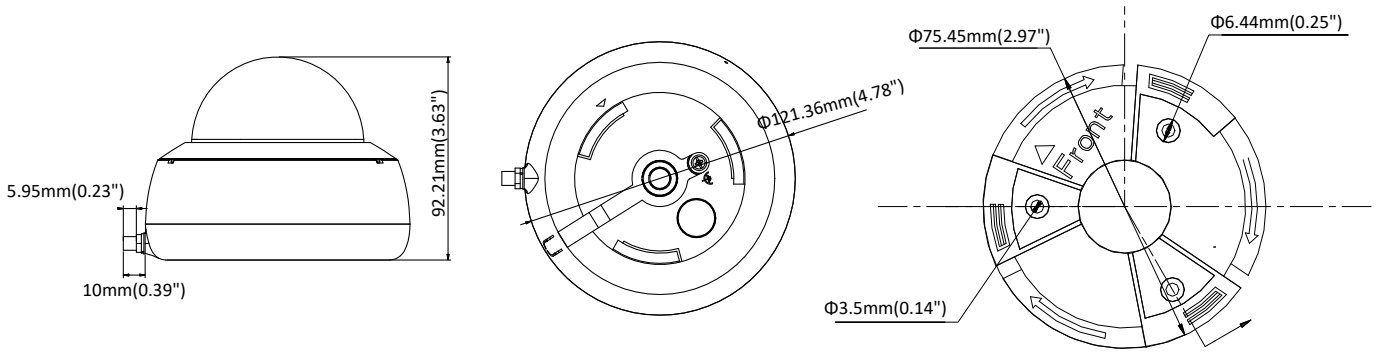

Specifications

Camera	
Image Sensor	1/2.8" Progressive Scan CMOS
Min. Illumination	Color: 0.025 Lux @(F1.2; AGC ON) 0.07 Lux @(F2.0; AGC ON)
Shutter Speed	1/3 s to 1/100,000 s
Slow Shutter	Support
Day & Night	IR Cut Filter
Digital Noise Reduction	3D DNR
Wide Dynamic Range	DWDR
3-Axis Adjustment	Pan: 0° to 355°, tilt: 0° to 75°
Lens	
Focal length	2.8/4/6/8 mm
Aperture	F2.0
FOV	2.8 mm, Horizontal field of view: 114° 4 mm, Horizontal field of view: 90° 6 mm, Horizontal field of view: 54° 8 mm, Horizontal field of view: 43°
Lens Mount	M12
IR	
IR Range	10 to 30 m
Compression Standard	
Video Compression	Main stream: H.265/H.264 Sub-stream: H.265/H.264/MJPEG
H.264 Type	Baseline Profile/Main Profile/High Profile
H.264+	Support
H.265 Type	Main Profile
H.265+	Support
Video Bit Rate	32 Kbps to 8Mbps
Audio Compression	G.711/G.722.1/G.726/MP2L2/PCM
Audio Bit Rate	64Kbps(G.711)/16Kbps(G.722.1)/16Kbps(G.726)/32-160Kbps(MP2L2)
Smart Feature-set	
Region of Interest	Support 1 fixed region for each stream
Image	
Max. Resolution	1920 × 1080
Main Stream	50Hz: 25fps (1920 × 1080, 1280 × 960, 1280 × 720) 60Hz: 30fps (1920 × 1080, 1280 × 960, 1280 × 720)
Sub Stream	50Hz: 25fps (704 × 576, 640 × 480, 352 × 288) 60Hz: 30fps (704 × 480, 640 × 480, 352 × 240)
Image Enhancement	BLC/3D DNR
Image Setting	Support rotate mode. Saturation, brightness, contrast and sharpness are adjustable via client software and web browser
Day/Night Switch	Auto/Schedule
Network	
Alarm Trigger	Motion detection, video tampering, network disconnected, IP address conflict, illegal login

Available Model:

DS-2CD2123G0D-IW2

Dimensions

Distributed by

HIKVISION

Headquarters

No.555 Qianmo Road, Binjiang District,
Hangzhou 310051, China
T +86-571-8807-5998
overseasbusiness@hikvision.com

Hikvision USA
T +1-909-895-0400
sales.usa@hikvision.com