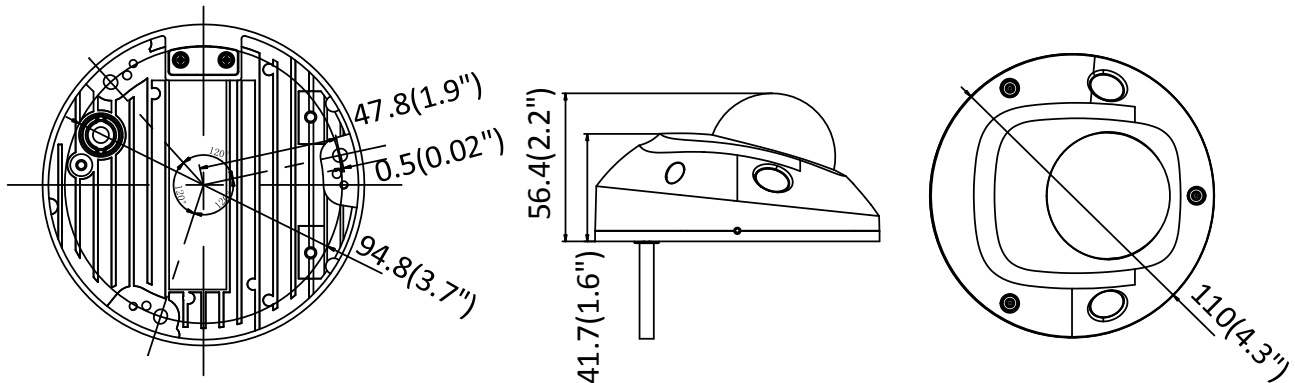

Dimensions

Accessories

Distributed by